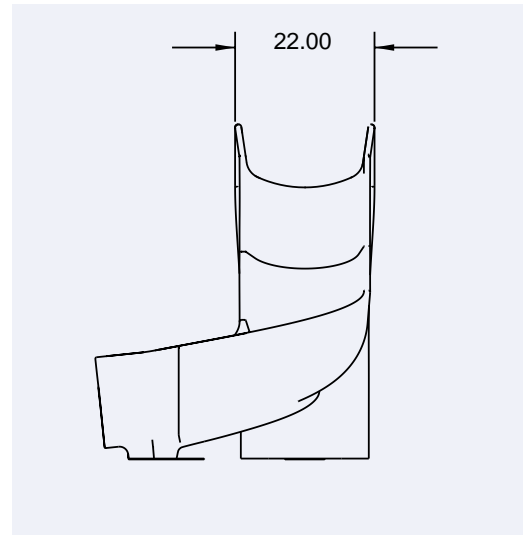

- Right curve only
- Cream color only
- Flume style runway

S.R. SMITH, LLC

P.O. BOX 400 • 1017 S. W. BERG PARKWAY, CANBY, OREGON 97013 USA
www.srsmith.com

LITTLE DIPPER™

LOW PROFILE SWIMMING POOL SLIDE

MODEL NO.	CURVE	COLOR
650-209-5819	RT	Cream

The Little Dipper™ Funslide™ at 4' 5" is our shortest Funslide™, but quite possibly our most exciting. It is a recreational pool slide intended for moderate use by children under 150 lbs. The Little Dipper™ can be easily mounted on most decks, requiring no plumbing for water supply. The Little Dipper™ is available in a Right Curve configuration and in a harmonious Cream color.