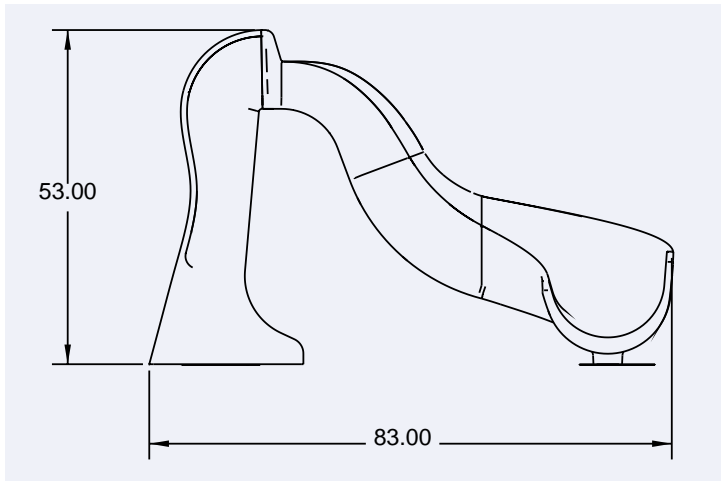

LITTLE DIPPER™

SWIMMING POOL SLIDE

SHORT ON SIZE BUT BIG ON FAMILY FUN!

- All plastic ladder and runway construction
- No plumbing or water supply required
- Boxed for easy shipping
- Deck mount only for easy installation
- Completely enclosed ladder

- Right curve only
- Cream color only
- Flume style runway

S.R. SMITH, LLC

P.O. BOX 400 • 1017 S. W. BERG PARKWAY, CANBY, OREGON 97013 USA
www.srsmith.com

LITTLE DIPPER™

LOW PROFILE SWIMMING POOL SLIDE

MODEL NO.	CURVE	COLOR
650-209-5819	RT	Cream

The Little Dipper™ Funslide™ at 4' 5" is our shortest Funslide™, but quite possibly our most exciting. It is a recreational pool slide intended for moderate use by children under 150 lbs. The Little Dipper™ can be easily mounted on most decks, requiring no plumbing for water supply. The Little Dipper™ is available in a Right Curve configuration and in a harmonious Cream color.