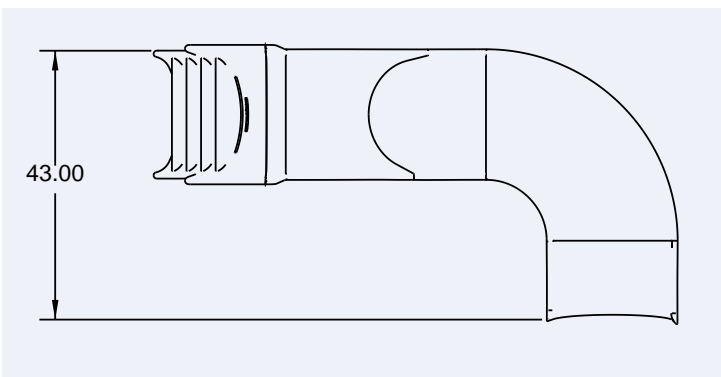

- Right curve only
- Cream color only
- Flume style runway

S.R. SMITH, LLC

P.O. BOX 400 • 1017 S. W. BERG PARKWAY, CANBY, OREGON 97013 USA
www.srsmith.com

LITTLE DIPPER™

LOW PROFILE SWIMMING POOL SLIDE

MODEL NO.	CURVE	COLOR
650-209-5819	RT	Cream

The Little Dipper™ Funslide™ at 4' 5" is our shortest Funslide™, but quite possibly our most exciting. It is a recreational pool slide intended for moderate use by children under 150 lbs. The Little Dipper™ can be easily mounted on most decks, requiring no plumbing for water supply. The Little Dipper™ is available in a Right Curve configuration and in a harmonious Cream color.