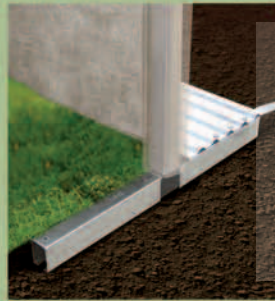

ZODIAC

❖ Inspiration LX™

The resin parts of the Inspiration LX™ make it compatible with all salt water chlorinator systems. This aboveground pool's hybrid structure features both steel and resin, a combination that provides an incomparable swimming experience!

Now compatible
with all salt water
chlorinator systems.

❖ Inspiration LX™ — Swirl™ 52" (1.32 m)

The Inspiration LX™ is a sturdy pool with corrosion-proof resin parts – even the joiner plates and wall channels are made from this rugged material. It's perfectly compatible with all salt chlorinator systems. Zodiac has ensured that its metal never comes into contact with water, making the Inspiration LX™ a long-lasting piece of summer paradise!

❖ y.e.s.

Yard Extender System

Our oval pools come with the Yard Extender System, a series of practically invisible lateral supports that you place in the ground. It is a must for anyone who wants to make the most of their yard – and their pool!

❖ structure

- Injected resin-molded top ledges
- Steel uprights
- Top and bottom wall channels and joiner plates made of resin
- Ledge covers designed to complement bottom plates

❖ Vog-lok™ system

- Pre-drilled parts to make screw installation easy
- Screws lock in place to maintain structural integrity
- Concept exclusive to Zodiac