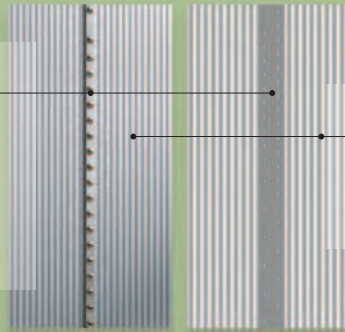

❖ corrugation

A rippled finish lets the wall resist both water pressure and external shocks.

www.voguepools.com

❖ water safety

The purchase of an aboveground pool provides years of pleasure and fun, but it also involves water safety. Although Zodiac cannot supply a full-time lifeguard, we strongly recommend that you implement the following safety rules. These will help provide a pleasant atmosphere for you and your family.

- NEVER jump or dive in an aboveground pool.
- Maintain constant adult supervision when children are in or near any body of water.
- Read all of the safety, installation, and maintenance information contained in the Zodiac instruction manual and water safety brochure before you start installing your pool.
- Ask your city about any specific rules and regulations that apply to aboveground pools.
- Follow the Zodiac instruction manual and maintenance instructions.
- Never remove applied or posted safety stickers or signs from your pool or pool area.
- Barriers to prevent unsupervised access, especially by young children, should be built, installed and checked on a regular basis to ensure they are in good working order.
- Inspect your Zodiac pool, barriers, alarms, and other related equipment on a regular basis in order to ensure they are in good working order and that they are safe.

Zodiac installation, maintenance and safety manuals contain detailed tips and recommendations. They must be read, followed and applied on a regular basis, as they will prevent unnecessary accidents and will ensure many summers of pleasant, safe family fun.

SWIM SAFELY AND STAY SAFE

Zodiac, mastering the elements.

Renowned worldwide for the quality and reliability of its products in the aeronautical and marine sectors, Zodiac has now brought its expertise to swimming pools to bring you a full range of pools, automatic pool cleaners, water treatment systems, pool heating systems and dehumidifying systems for indoor pools. Backed by Vogue technology, expertise and experience, Zodiac brings you the reassurance of top quality equipment in terms of both design and performance. A real guarantee of efficiency and peace of mind!

Manufactured by Vogue Pool Products Inc., a Zodiac Group company. • 7050 St-Patrick Street, LaSalle, Quebec CANADA H8N 1V2 • The dimensions, weights, illustrations and other specifications are approximate. • The company reserves the right to modify and/or discontinue without notification any feature in any pool model. © Copyright 2007, Vogue Pool Products Inc., a Zodiac Group company. • Zodiac is a registered trademark of Zodiac SA. • B300-132A 10/07